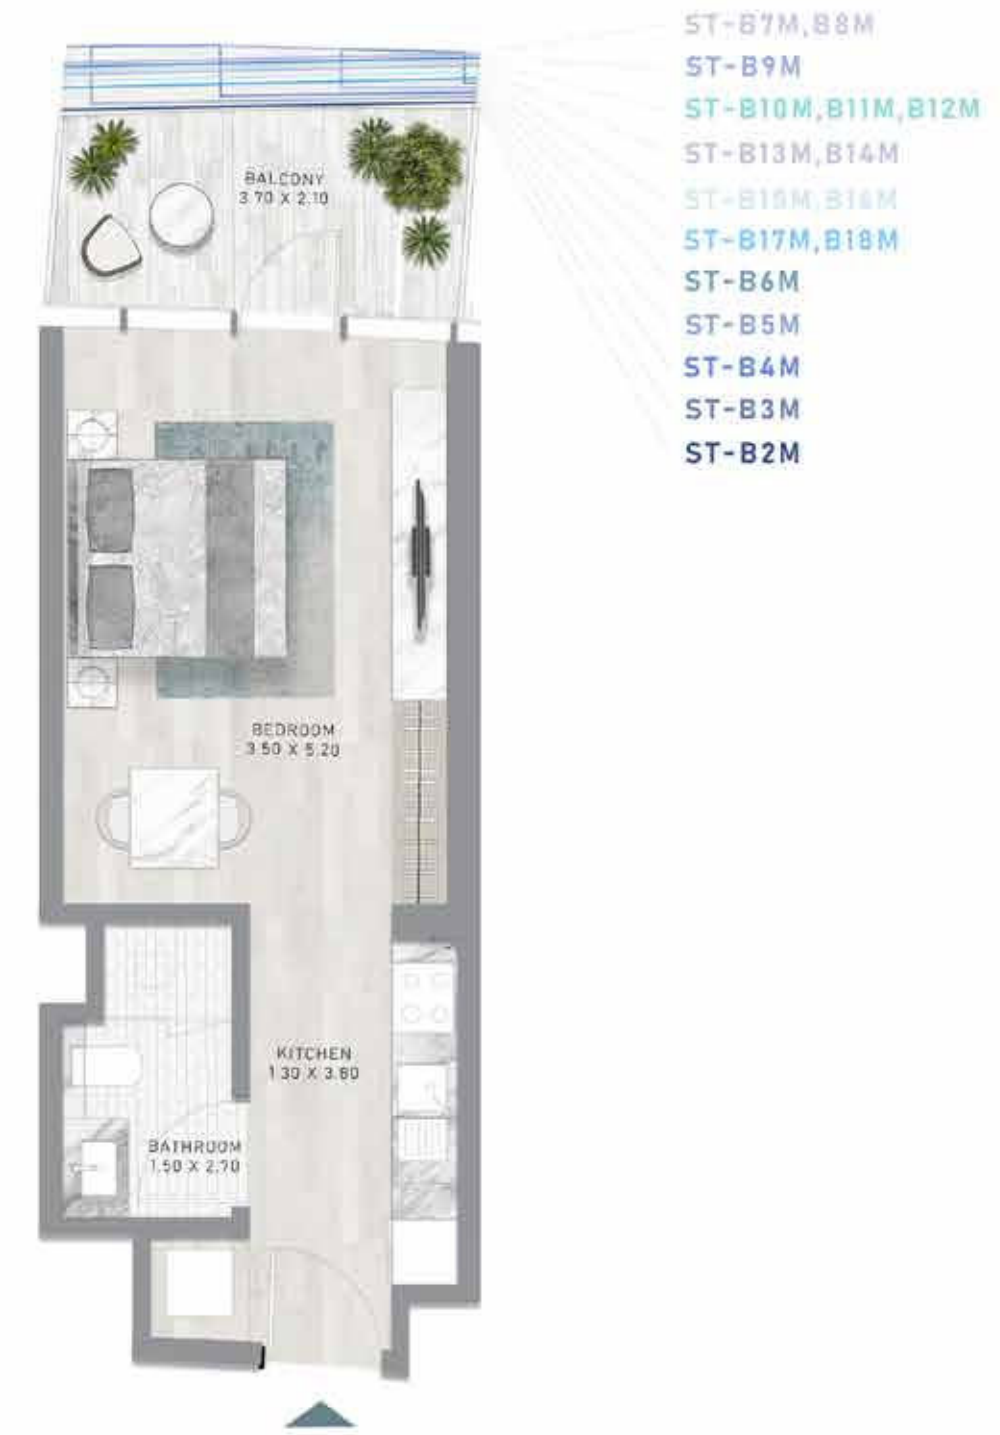

FLOOR PLANS

STUDIO

TYPES A1 - A18

STUDIO

TYPES A1 M - A18 M

CANAL HEIGHTS BY DE GRISOGONO

CANAL HEIGHTS BY DE GRISOGONO

LEVELS 2-19

LEVELS 2-19

STUDIO

TYPES B1 - B18

STUDIO

TYPES B1 M - B18 M

CANAL HEIGHTS BY DE GRISOGONO

CANAL HEIGHTS BY DE GRISOGONO

LEVELS 2-19