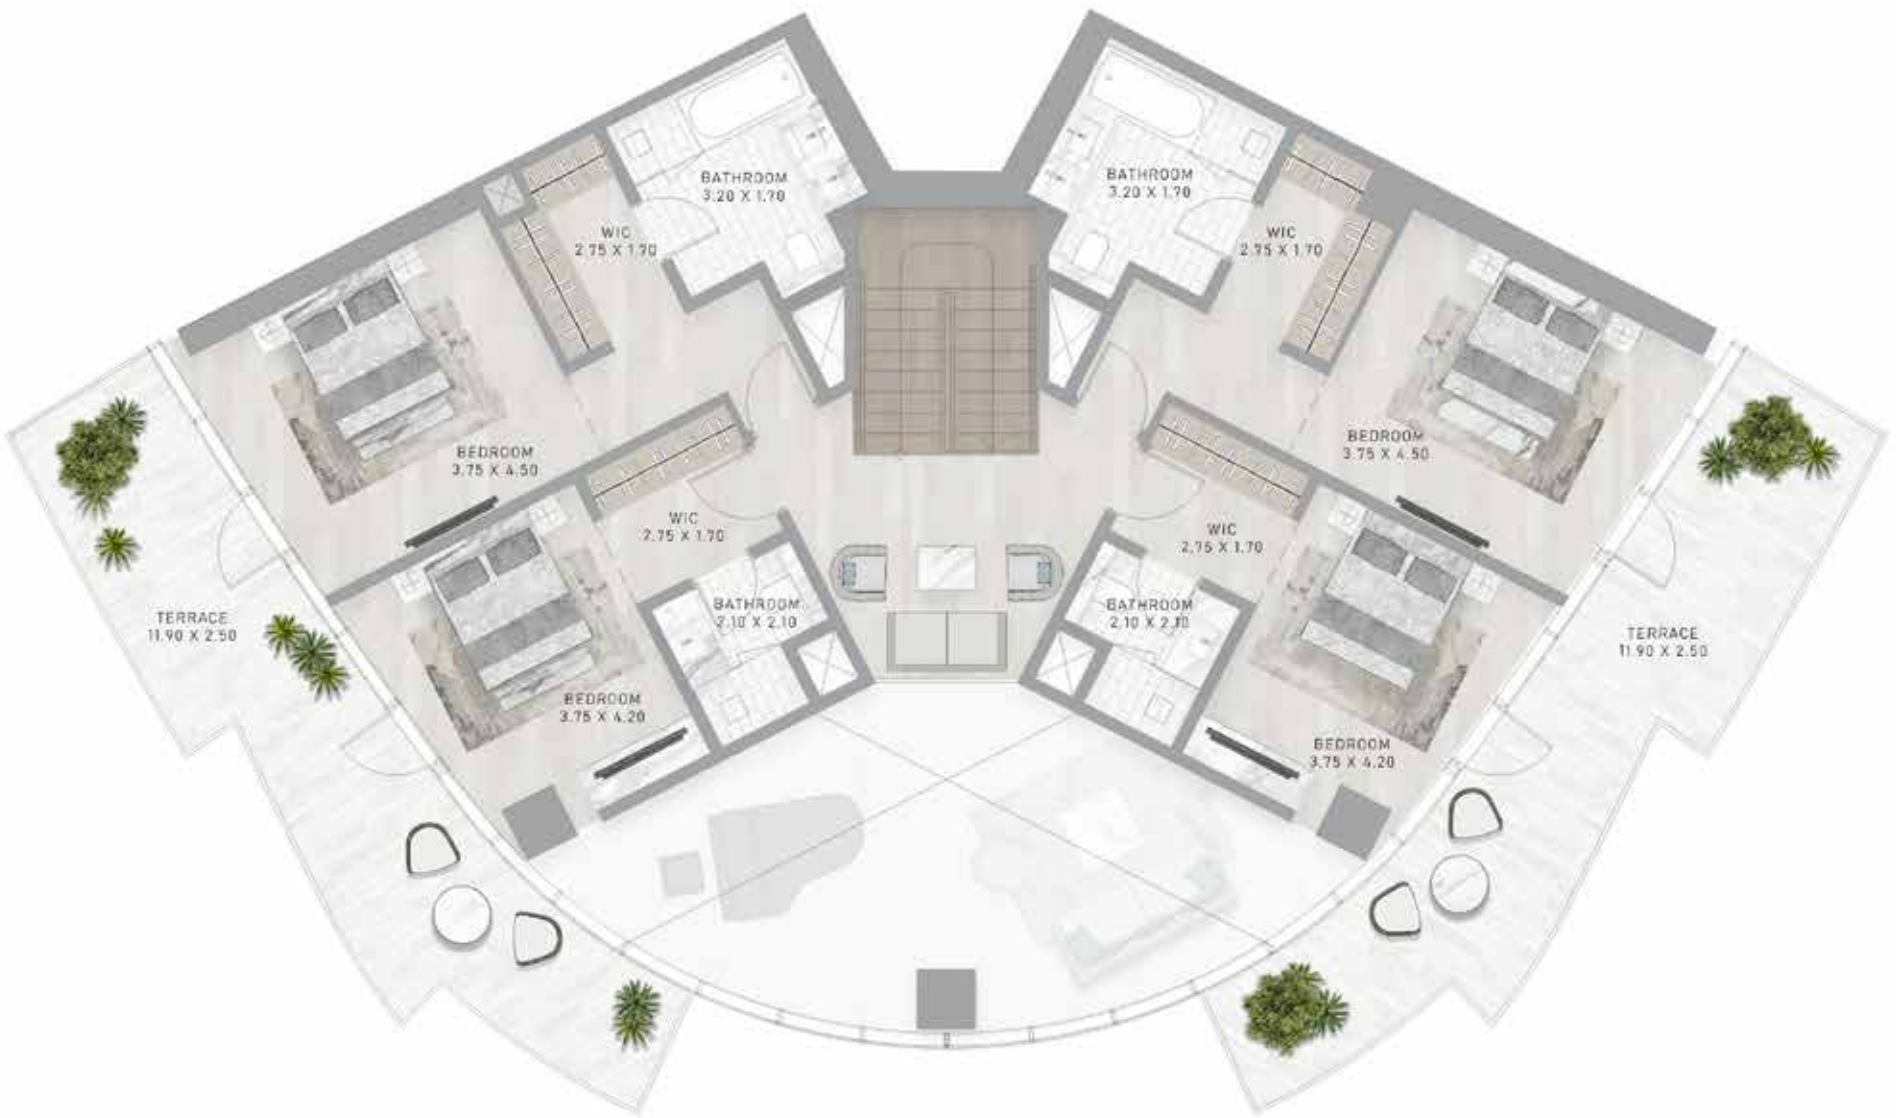

# 4-BEDROOM SUPER LUXURY DUPLEX

TYPE A1

CANAL HEIGHTS 2 BY DE GRISOGONO

CANAL HEIGHTS 2 BY DE GRISOGONO

LOWER FLOOR

UPPER FLOOR

LEVEL 41

CANAL  
HEIGHTS II  
de GRISOGONO