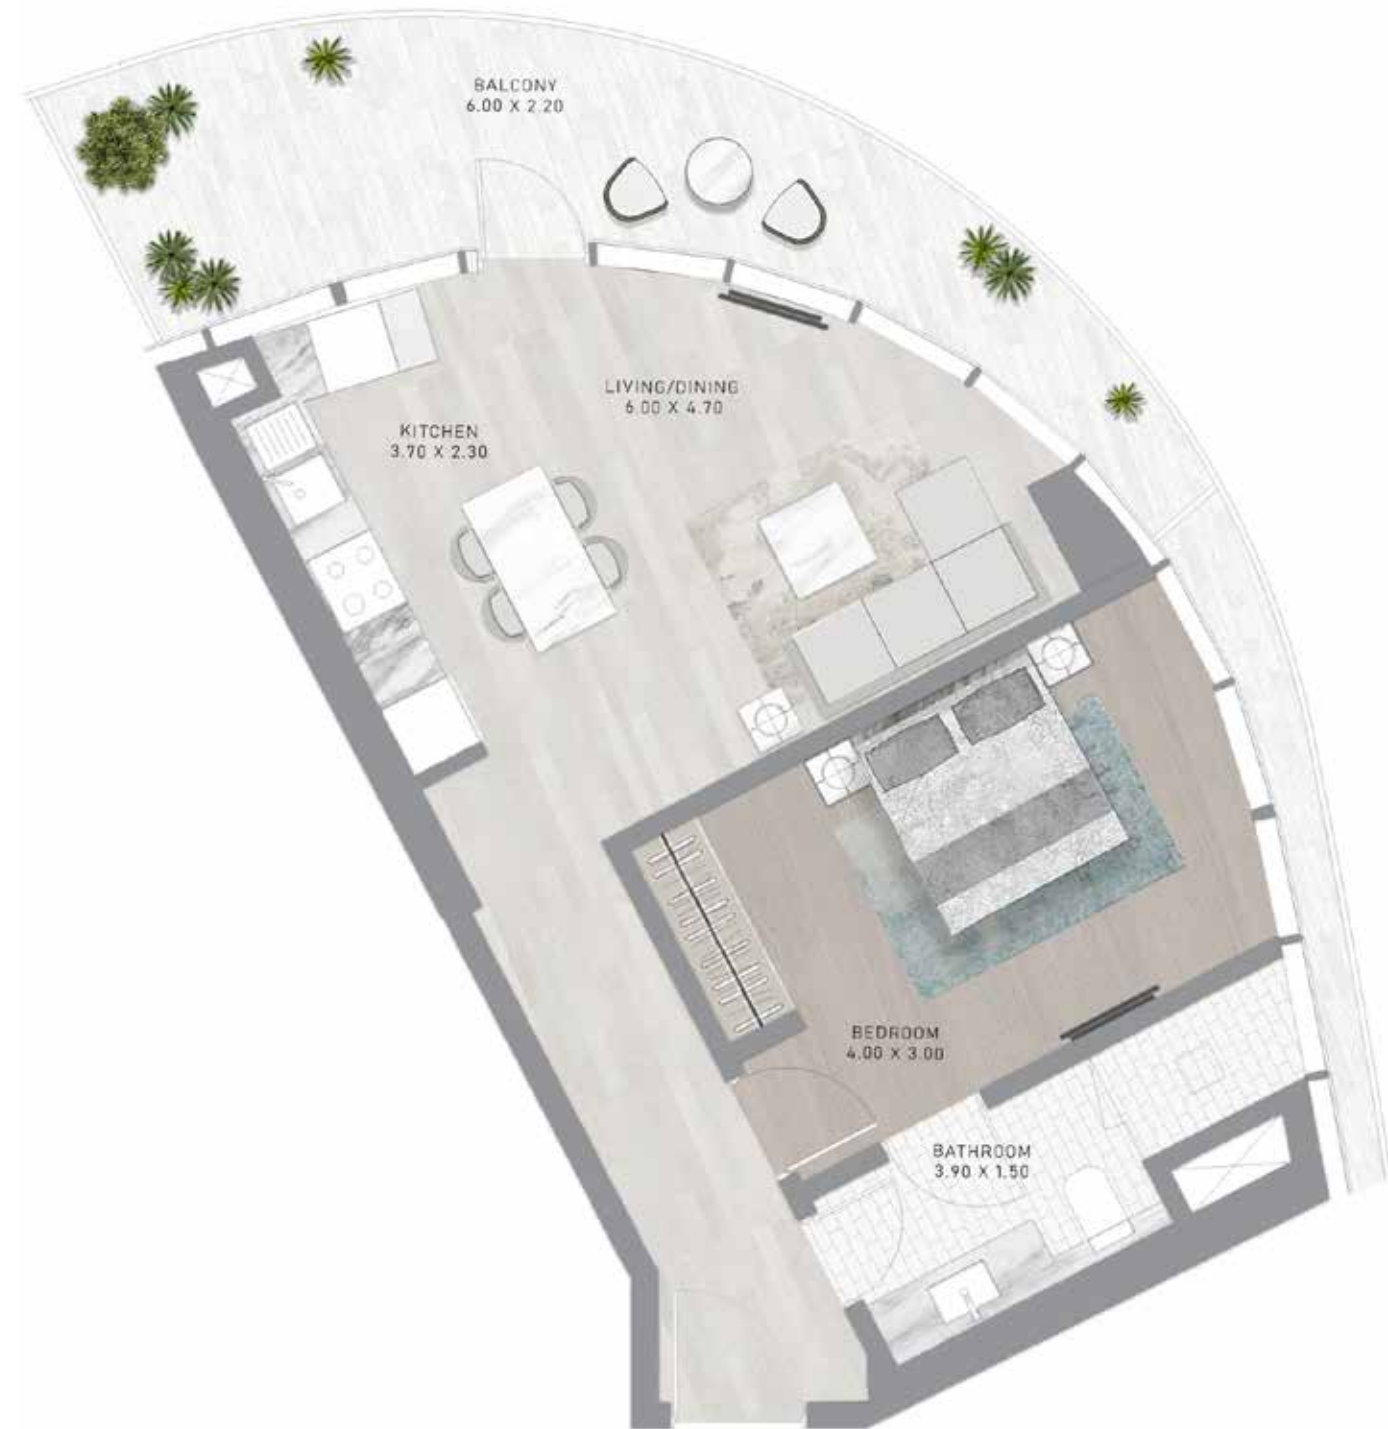

1-BEDROOM

TYPE A6