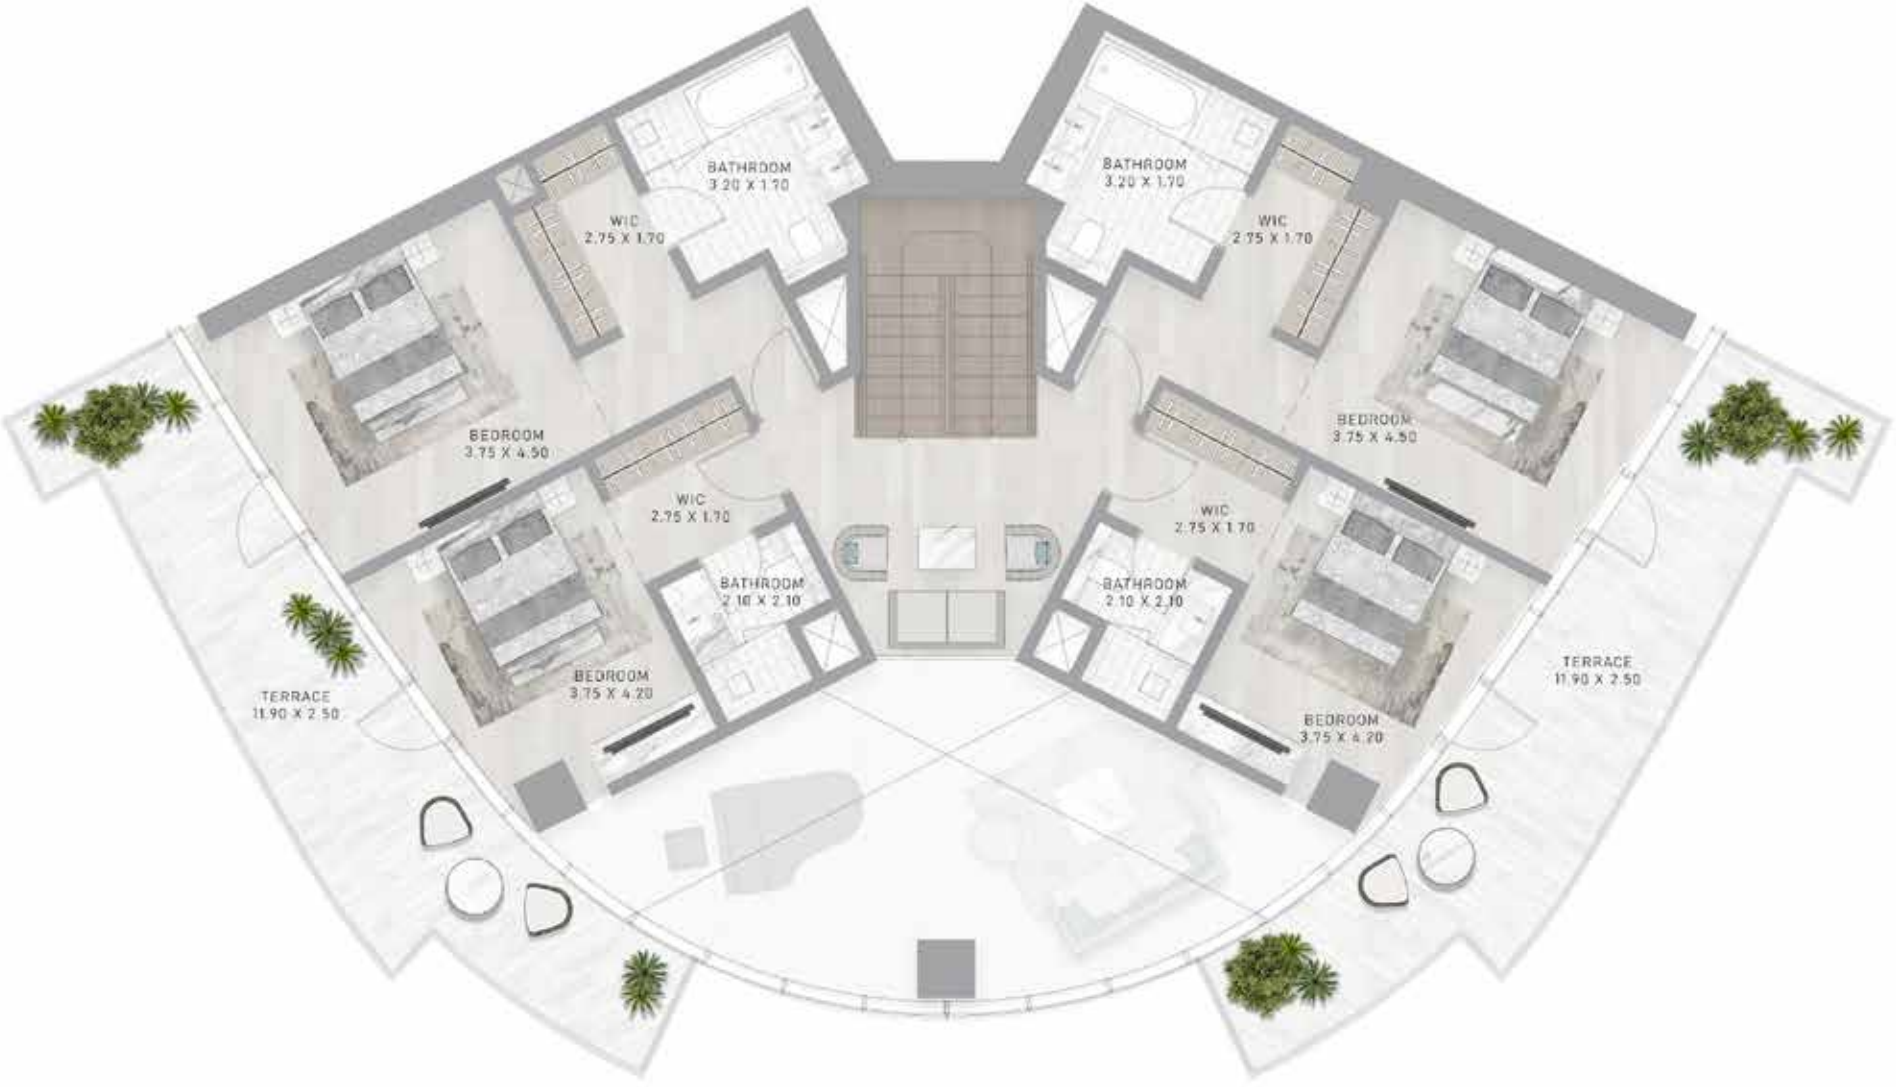

# 4-BEDROOM SUPER LUXURY DUPLEX

TYPE A2

CANAL HEIGHTS 2 BY DE GRISOGONO

CANAL HEIGHTS 2 BY DE GRISOGONO

LOWER FLOOR

LEVEL 43

CANAL  
HEIGHTS II  
de GRISOGONO

UPPER FLOOR