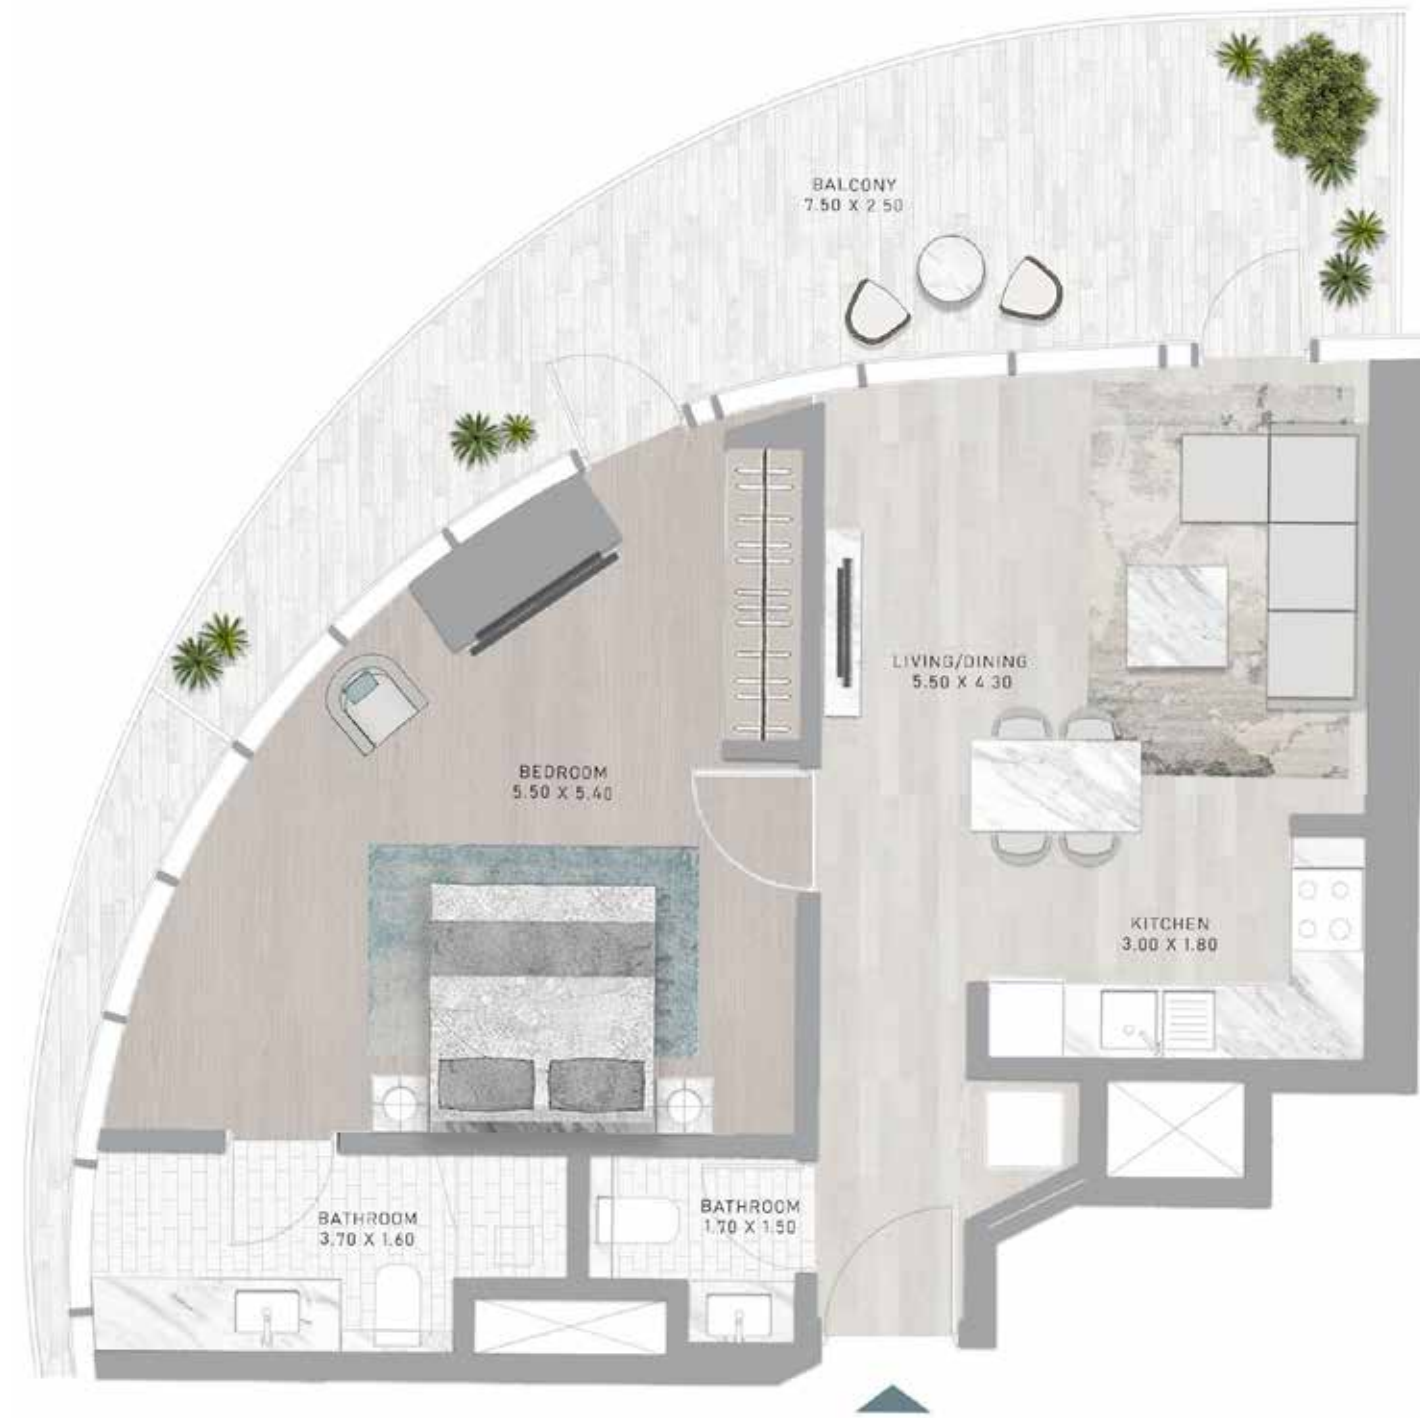

1-BEDROOM

TYPE G1-M