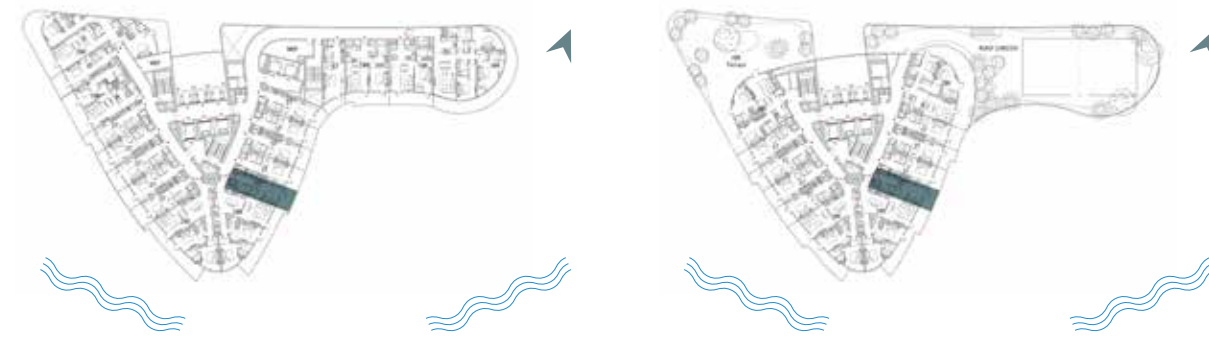

LEVEL 9

STUDIO

TYPE E5-M - E12-M

LEVEL 2-8