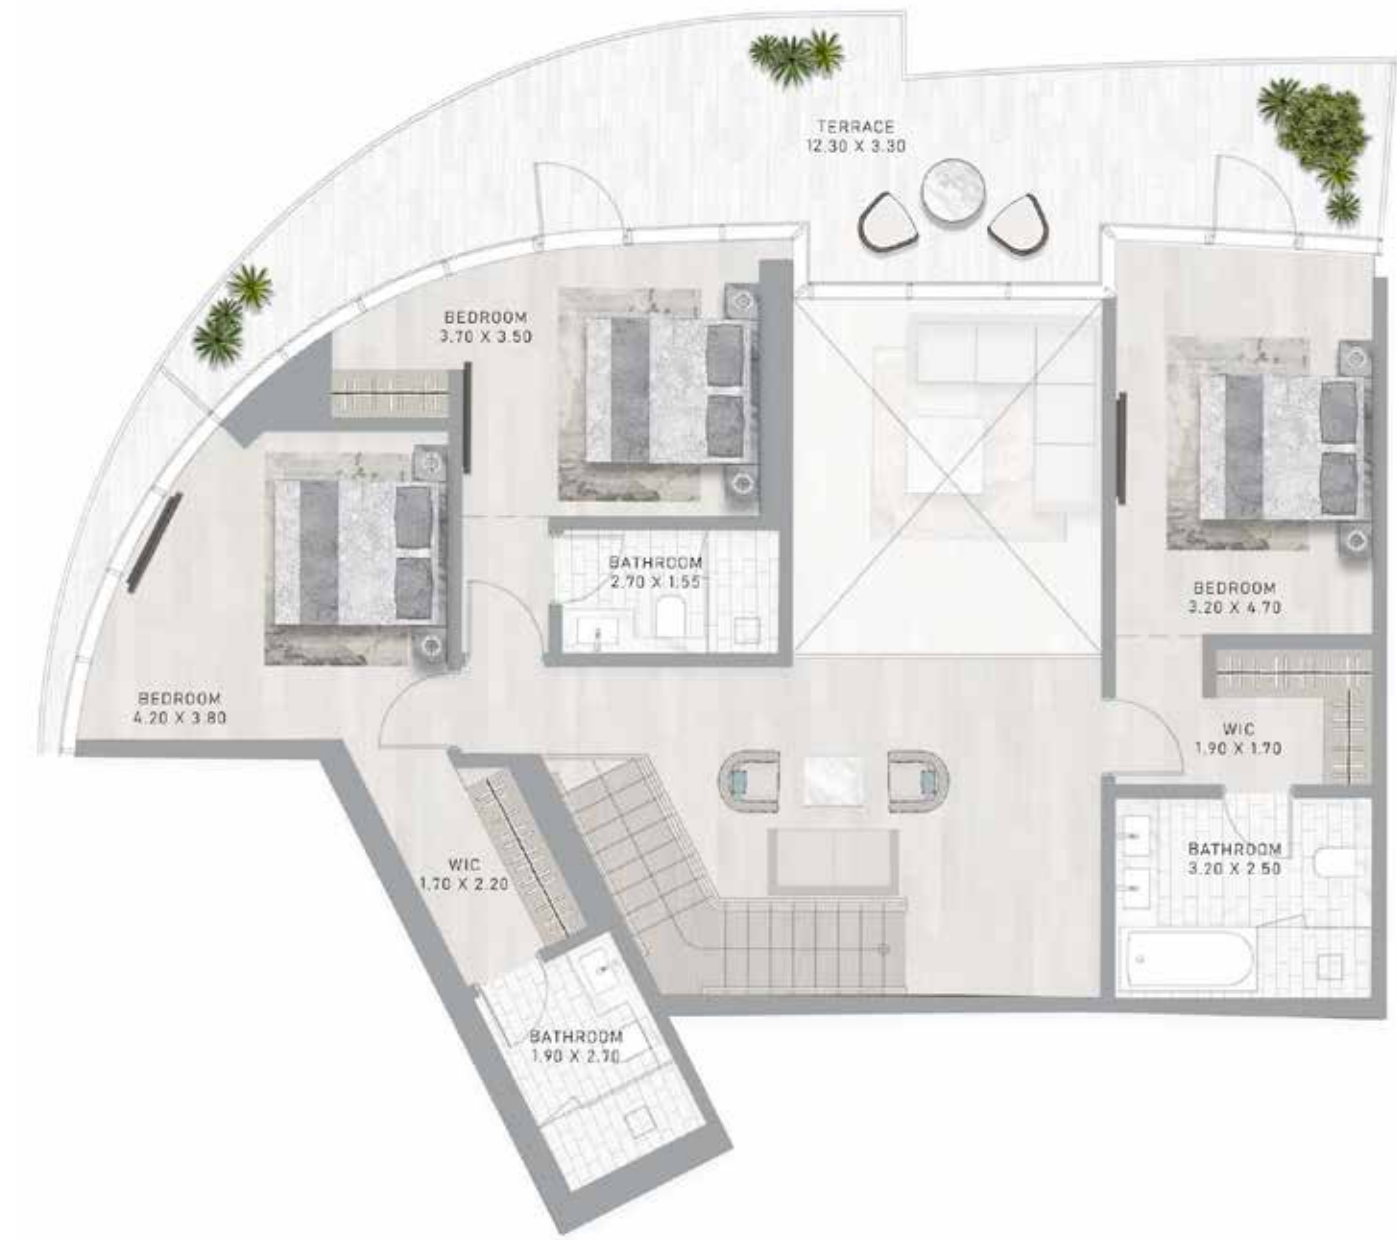

# 3-BEDROOM SUPER LUXURY DUPLEX

TYPE A1-M

CANAL HEIGHTS 2 BY DE GRISOGONO

CANAL HEIGHTS 2 BY DE GRISOGONO

LOWER FLOOR

LEVEL 41

**CANAL  
HEIGHTS II**  
de GRISOGONO

UPPER FLOOR